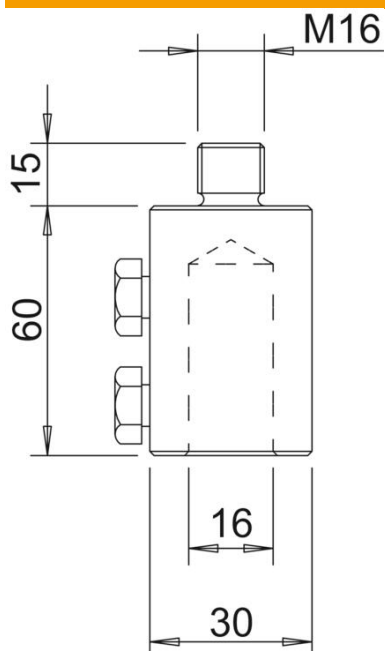

Technical data sheet

Connection piece

Item number: 5408352

- Fitting with M16 thread
- For mounting on stands with M16 female thread such as type 101 (5402891,5402958)
- With M10 bolts

Alu Aluminium

Master data

Item number	5408352
Type	101 A-16
Description 1	Connection piece
Description 2	for 16 mm GFK rods
Manufacturer	OBO
Dimension	16mm
Material	Aluminium
Smallest sales unit	10
Unit of quantity	Piece
Weight	13 kg
Weight unit	kg/100 pc.

Technical data sheet

Connection piece

Item number: 5408352

Dimensions

Length	60 mm
Dimension d min.	30 mm
Dimension d Ø	16 mm
Dimension L	60 mm

Technical data

Connection	Round conductor
------------	-----------------