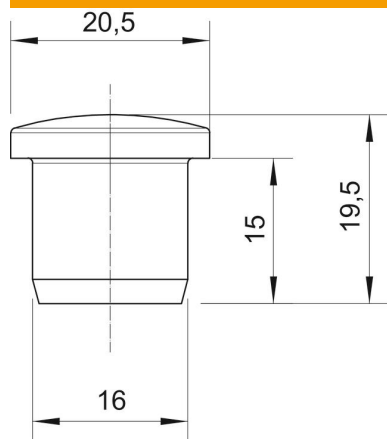

### Master data

Item number	2029520
Type	107VS VM 16 PA
Description 1	Screw plug
Manufacturer	OBO
Dimension	16mm
Colour	Light grey; RAL 7035
Material	Polyamide
Smallest sales unit	50
Unit of quantity	Piece
Weight	0.19 kg
Weight unit	kg/100 pc.

### Dimensions

Dimension D1	16 mm
Dimension D2	20.5 mm
Dimension H	19.5 mm
Dimension L	15 mm

### Technical data

Version for	Miscellaneous
Suitable for metric thread dimension	25
Screw for PG thread dimension	21
Size	M25 / Pg21
Inner diameter	16 mm