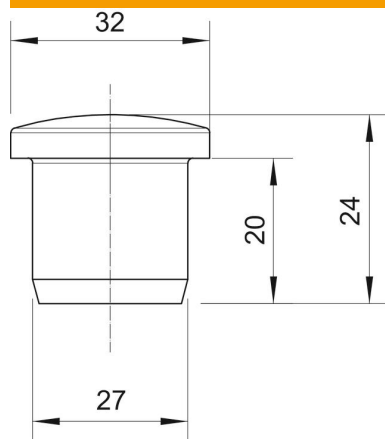

Master data

Item number	2029529
Type	107VS VM 27 PA
Description 1	Screw plug
Manufacturer	OBO
Dimension	27mm
Colour	Light grey; RAL 7035
Material	Polyamide
Smallest sales unit	10
Unit of quantity	Piece
Weight	0.353 kg
Weight unit	kg/100 pc.

Technical data sheet

Screw plug, metric and PG

Item number: 2029529

Dimensions

Dimension D1	27 mm
Dimension D2	32 mm
Dimension H	24 mm
Dimension L	20 mm

Technical data

Version for	Miscellaneous
Suitable for metric thread dimension	40
Screw for PG thread dimension	36
Size	M40 / Pg36
Inner diameter	27 mm