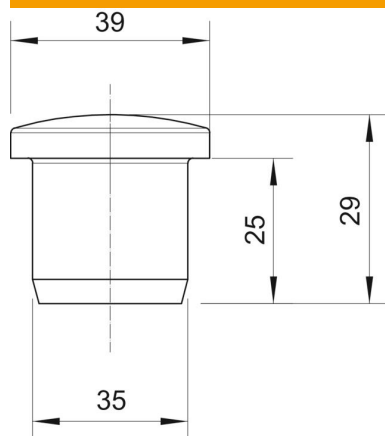

Master data

Item number	2029533
Type	107VS VM 35 PA
Description 1	Screw plug
Manufacturer	OBO
Dimension	35mm
Colour	Light grey; RAL 7035
Material	Polyamide
Smallest sales unit	5
Unit of quantity	Piece
Weight	0.5 kg
Weight unit	kg/100 pc.

Technical data sheet

Screw plug, metric and PG

Item number: 2029533

Dimensions

Dimension D1	35 mm
Dimension D2	39 mm
Dimension H	29 mm
Dimension L	25 mm

Technical data

Version for	Miscellaneous
Suitable for metric thread dimension	50
Screw for PG thread dimension	42
Size	M50 / Pg42
Inner diameter	35 mm