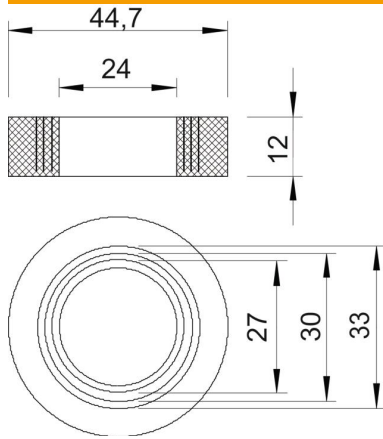

Technical data sheet

Cutting ring

Item number: 2029367

Rubber cutting ring (cuttable sealing ring) to DIN 46320 for cone cable gland.

NBR
SBR Rubber mixture

Master data

Item number	2029367
Type	107 B PG36
Description 1	Cutting ring
Manufacturer	OBO
Dimension	PG36
Colour	Black
Material	Rubber mixture
Smallest sales unit	50
Unit of quantity	Piece
Weight	1.733 kg
Weight unit	kg/100 pc.

Technical data sheet

Cutting ring

Item number: 2029367

Dimensions

Dimension D1	24 mm
Dimension D2	44.7 mm
Dimension D3	27 mm
Maß D4	30 mm
Dimension D5	33 mm
Dimension H	12 mm

Technical data

Sealing area D, max.	33 mm
Sealing area D, min.	24 mm
Size	Pg 36
Size	M40