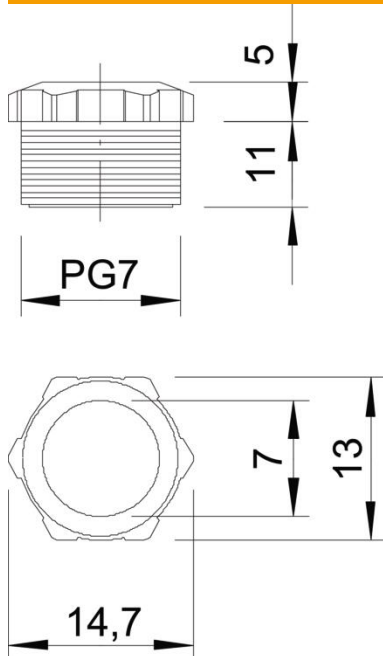

## Master data

Item number	2025078
Type	107 E PG7 PS
Description 1	Pressure screw
Manufacturer	OBO
Dimension	PG7
Colour	Light grey; RAL 7035
Material	Polystyrene
Smallest sales unit	100
Unit of quantity	Piece
Weight	0.102 kg
Weight unit	kg/100 pc.

# Technical data sheet

Pressure screw, PG thread, light grey

Item number: 2025078

## Dimensions

Dimension D	7 mm
Dimension E	14.7 mm
Dimension L1	8.5 mm
Dimension L2	5 mm

## Technical data

Thread type	PG
Nominal thread size	7
Thread increase	1.27 mm
Fibre-glass reinforced	no
Halogen-free	yes
Impact-resistant	yes
WAF	13
Strain relief option	no