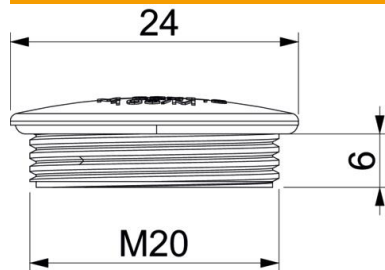

Technical data sheet

Screw plug

Item number: 2033505

Locking screw with metric thread and sealing ring to close off unused cable glands.

Master data

Item number	2033505
Type	108 M20 MD LGR
Description 1	Screw plug
Description 2	with mounted sealing ring
Manufacturer	OBO
Dimension	M20x1,5
Colour	Light grey; RAL 7035
Material	Polystyrene
Smallest sales unit	100
Unit of quantity	Piece
Weight	0.142 kg
Weight unit	kg/100 pc.

Technical data sheet

Screw plug

Item number: 2033505

Dimensions

Dimension D	24 mm
Dimension L	6 mm

Technical data

explosion-proof	no
For Ex zone gas	Without
For Ex zone dust	Without
Thread	M20 x 1,5
Thread type	Metric
Nominal thread size metric/PG	20
Fibre-glass reinforced	no
Halogen-free	yes
Impact-resistant	yes