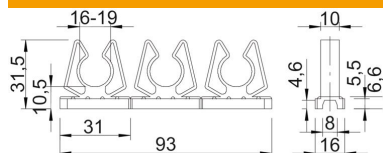

## Series terminal clip

Item number: 2259796

Individually separable, for pushing into profile rails.

**PE** Polyethylene

### Master data

Item number	2259796
Type	2036 19 NL CW
Description 1	Series terminal clip
Manufacturer	OBO
Dimension	16-19mm
Colour	Cream; RAL 9001
Material	Polyethylene
Smallest sales unit	25
Unit of quantity	Piece
Weight	2.428 kg
Weight unit	kg/100 pc.

### Dimensions

Dimension A	31 mm
Dimension B	93 mm
Dimension H	31.5 mm
Dimension H1	10.5 mm

### Technical data

Number of cables/pipes	1
Number of clips per strip	3
Version for	Closed
Fastening type	Rail fastening
for rail with slot width (with interval), max.	12 mm
for rail with slot width (with interval), min.	11 mm
Suitable in fire protection area	no
Halogen-free	yes
Plastic-covered	no
Impact-resistant	no
Clamping range D, max.	19 mm
Clamping range D, min.	16 mm
UV-resistant	no