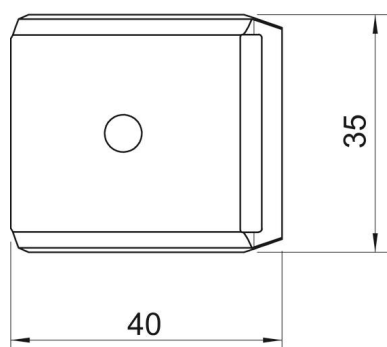

Master data

| | |
|---------------------|-----------------|
| Item number | 1197592 |
| Type | 2058FW M 58 A2 |
| Description 1 | Counter-trough |
| Manufacturer | OBO |
| Dimension | 52-58mm |
| Material | Stainless steel |
| Surface | Bright, treated |
| Surface standard | |
| Smallest sales unit | 50 |
| Unit of quantity | Piece |
| Weight | 3.776 kg |
| Weight unit | kg/100 pc. |

Technical data sheet

Counter-trough, metal, universal A2

Item number: 1197592

Dimensions

| | |
|-------------|---------|
| Dimension B | 40 mm |
| Dimension H | 13.5 mm |
| Dimension L | 35 mm |

Technical data

| | |
|----------------------------------|----------------|
| Counter-trough/clip version | Counter sleeve |
| Suitable for max. cable diameter | 58 mm |
| Halogen-free | yes |
| Clamping range D, max. | 58 mm |
| Clamping range D, min. | 52 mm |