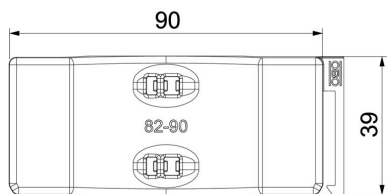

Technical data sheet

Universal counter-trough, plastic

Item number: 1198090

Regardless of the type of rail, the counter-trough can be used by applying it onto one side of the clamp clip. Due to an intelligent contour on the backside, the counter-trough can be combined to a double trough. Retrofitting possible without the need to dismantle.

PP Polypropylene

Master data

Item number	1198090
Type	2058UW 90 LGR
Description 1	Counter-trough
Description 2	combinable with double trough
Available from	15.05.2019
Manufacturer	OBO
Dimension	82-90mm
Colour	Light grey; RAL 7035
Material	Polypropylene
Smallest sales unit	25
Unit of quantity	Piece
Weight	1.1 kg
Weight unit	kg/100 pc.

Technical data sheet

Universal counter-trough, plastic

Item number: 1198090

Dimensions

Dimension B	96 mm
Dimension H	12.8 mm
Dimension L	40 mm

Technical data

Counter-trough/clip version	Counter sleeve
Suitable for max. cable diameter	90 mm
Clamping range D, max.	90 mm
Clamping range D, min.	82 mm