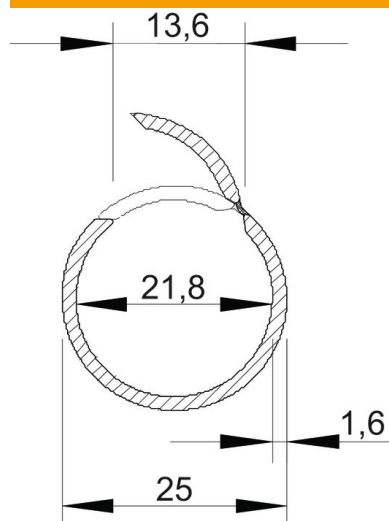

Technical data sheet

Quick pipe, light grey

Item number: 2153920

Open plastic Quick pipe for surface-mounted routing of cables in interiors and protected outdoor areas. Mounting on wall and ceiling with Quick clip, star-Quick clip and Multi-Quick clip. Toolless closing and opening through turning in the clip. Can be used in a temperature range of -25 to +60 °C.

PVC Polyvinylchloride

Master data

Item number	2153920
Type	2953 M25 LGR
Description 1	Quick pipe
Manufacturer	OBO
Dimension	M25
Colour	Light grey; RAL 7035
Material	Polyvinylchloride
Smallest sales unit	30
Unit of quantity	Metre
Weight	16 kg
Weight unit	kg/100 m

Technical data sheet

Quick pipe, light grey

Item number: 2153920

Dimensions

Length	2,000 mm
Dimension C	13.6 mm
Dimension D	25 mm
Dimension m (mm)	21,8
Dimension t	1.6 mm

Technical data

Surface-mounted	yes
Flame-resistant version	no
Concrete installation	no
Size	M25
Halogen-free	no
Installation on wood	yes
Installation in the earth	no
Installation outdoors	no
Classification code	0
Machines and system installation	yes
With sleeve	no
Permitted temperature range, max.	60 °C
Permitted temperature range, min.	-25 °C
Underfloor installation (screed)	no
Concealed	no