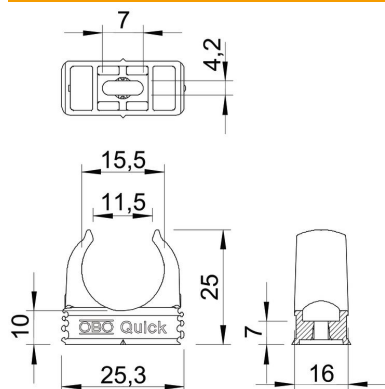

Technical data sheet

Quick clip, black

Item number: 2149559

Flush-mounted clip to accept metric steel armoured pipes and heavy-duty insulating pipes, as well as Quick Pipe electrical installation pipes. Universal fastening options on walls and ceilings, both in indoor and protected outdoor areas. With slot for side alignment during mounting with wood screw or knock-in anchor. Toolless pipe mounting. Can also be arranged with OBO Multi-Quick or starQuick clip. M16 - M32 size can be screwed onto M6 thread. Recommended fastening spacing 50–60 cm, for max. extraction values F at a room temperature of 20 °C, see the table.

PP Polypropylene

Master data

Item number	2149559
Type	2955 M16 SW
Description 1	Quick clip
Manufacturer	OBO
Dimension	M16
Colour	Jet black; RAL 9005
Material	Polypropylene
Smallest sales unit	100
Unit of quantity	Piece
Weight	0.252 kg
Weight unit	kg/100 pc.

Technical data sheet

Quick clip, black

Item number: 2149559

Dimensions

Dimension A	25.3 mm
Dimension B	16 mm
Dimension C	11,5 mm
Dimension D	15.5 mm
Dimension E	7 mm
Dimension F	4.2 mm
Dimension h	10 mm
Dimension H	25 mm

Technical data

Expandable	yes
Number of cables/pipes	1
Pull-out value	65 N
Fastening type	Screw hole
Closed	no
Halogen-free	yes
With inlay	no
Nominal size/text	M16
Quick clip installation	Durchgangsloch,_auf_M6_Gewinde_aufschraubbar
UV-resistant	no