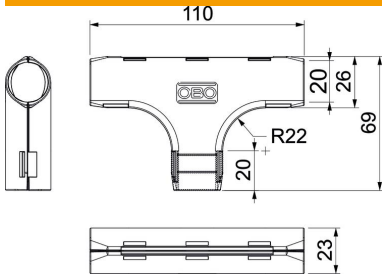

Technical data sheet

Quick pipe T piece, light grey

Item number: 2153841

Fitting for plastic electrical installation pipes to create T branches. Suitable for Quick pipe pipes or corrugated pipes. Toolless closing and opening. Can be used in a temperature range of -25 to +60 °C.

PP Polypropylene

Master data

Item number	2153841
Type	3000 TMS M20 LGR
Description 1	Quick pipe T piece
Manufacturer	OBO
Dimension	M20
Colour	Light grey; RAL 7035
Material	Polypropylene
Smallest sales unit	5
Unit of quantity	Piece
Weight	1.401 kg
Weight unit	kg/100 pc.

Technical data sheet

Quick pipe T piece, light grey

Item number: 2153841

Dimensions

Dimension B	26 mm
Dimension B2	110 mm
Dimension d	20 mm
Dimension L	69 mm
Dimension L1	20 mm
Dimension R	22 mm

Technical data

Version for	Connector
Shape	T piece
Size	M20
Halogen-free	yes
With sleeve	no
Brushed surface	no
Polished surface	no
Permitted temperature range, max.	60 °C
Permitted temperature range, min.	0 °C