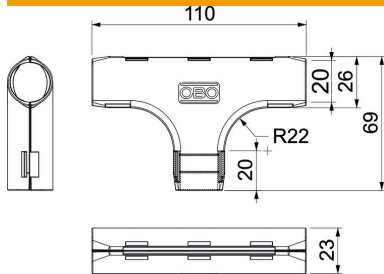

Technical data sheet

Quick pipe T piece, pure white

Item number: 2153953

Fitting for plastic electrical installation pipes to create T branches. Suitable for Quick pipe pipes or corrugated pipes. Toolless closing and opening. Can be used in a temperature range of -25 to +60 °C.

PP Polypropylene

Master data

Item number	2153953
Type	3000 TMS M20 RW
Description 1	Quick pipe T piece
Manufacturer	OBO
Dimension	M20
Colour	Pure white; RAL 9010
Material	Polypropylene
Smallest sales unit	5
Unit of quantity	Piece
Weight	1.401 kg
Weight unit	kg/100 pc.

Technical data sheet

Quick pipe T piece, pure white

Item number: 2153953

Dimensions

Dimension B	26 mm
Dimension B2	110 mm
Dimension d	20 mm
Dimension L	69 mm
Dimension L1	20 mm
Dimension R	22 mm

Technical data

Version for	Connector
Shape	T piece
Size	M20
Halogen-free	yes
With sleeve	no
Brushed surface	no
Polished surface	no
Permitted temperature range, max.	60 °C
Permitted temperature range, min.	0 °C