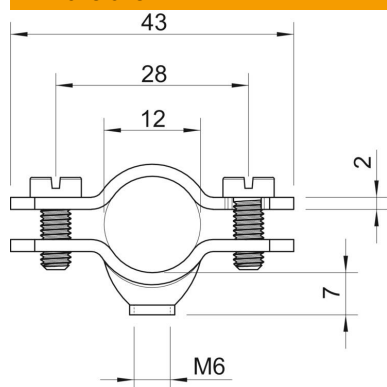

## Screw-in spacer clip

Item number: 1366122

With M6 thread.

- St** Steel
- G** Electrogalvanized

### Master data

|                     |                             |
|---------------------|-----------------------------|
| Item number         | 1366122                     |
| Type                | 731 W 12 G                  |
| Description 1       | Distance saddle             |
| Description 2       | with threaded connection M6 |
| Manufacturer        | OBO                         |
| Dimension           | 8-12mm                      |
| Material            | Steel                       |
| Surface             | Electrogalvanized           |
| Surface standard    | EN ISO 19598 / EN ISO 4042  |
| Smallest sales unit | 50                          |
| Unit of quantity    | Piece                       |
| Weight              | 2.47 kg                     |
| Weight unit         | kg/100 pc.                  |

### Dimensions

|                  |       |
|------------------|-------|
| Length           | 43 mm |
| Dimension A      | 43 mm |
| Dimension B      | 28 mm |
| Dimension D      | 12 mm |
| Dimension d min. | 12 mm |
| Dimension t      | 2 mm  |

### Technical data

|                                  |            |
|----------------------------------|------------|
| Number of cables/pipes           | 1          |
| Version for                      | Closed     |
| Fastening type                   | Screw hole |
| Suitable in fire protection area | no         |
| Halogen-free                     | no         |
| Plastic-covered                  | no         |
| Hole size                        | M6 mm      |
| Material thickness               | 2 mm       |
| Bolt                             | M5 x 12    |
| Clamping range D, max.           | 12 mm      |
| Clamping range D, min.           | 8 mm       |
| UV-resistant                     | yes        |