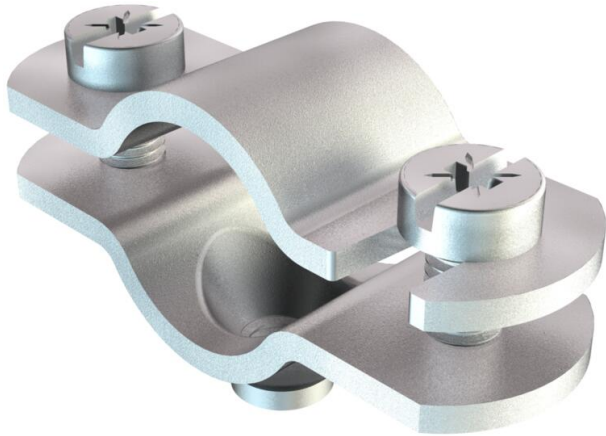

## Screw-in spacer clip

Item number: 1366122

With M6 thread.

- St** Steel
- G** Electrogalvanized

### Master data

|                     |                             |
|---------------------|-----------------------------|
| Item number         | 1366122                     |
| Type                | 731 W 12 G                  |
| Description 1       | Distance saddle             |
| Description 2       | with threaded connection M6 |
| Manufacturer        | OBO                         |
| Dimension           | 8-12mm                      |
| Material            | Steel                       |
| Surface             | Electrogalvanized           |
| Surface standard    | EN ISO 19598 / EN ISO 4042  |
| Smallest sales unit | 50                          |
| Unit of quantity    | Piece                       |
| Weight              | 2.47 kg                     |
| Weight unit         | kg/100 pc.                  |

### Technical data

|                                  |            |
|----------------------------------|------------|
| Number of cables/pipes           | 1          |
| Version for                      | Closed     |
| Fastening type                   | Screw hole |
| Suitable in fire protection area | no         |
| Halogen-free                     | no         |
| Plastic-covered                  | no         |
| Hole size                        | M6 mm      |
| Material thickness               | 2 mm       |
| Bolt                             | M5 x 12    |
| Clamping range D, max.           | 12 mm      |
| Clamping range D, min.           | 8 mm       |
| UV-resistant                     | yes        |