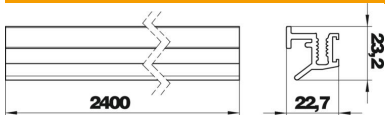

## Side profile for AIKU (spare part)

Item number: 7404806

Side profile as cover support with contact edge for the cover (rear profile). For pushing onto AIKU bases, with continuous screw groove for earth conductor clamp. Spare part.

### Dimensions

Length	2,400 mm
Width	22.7 mm
Height	23.2 mm