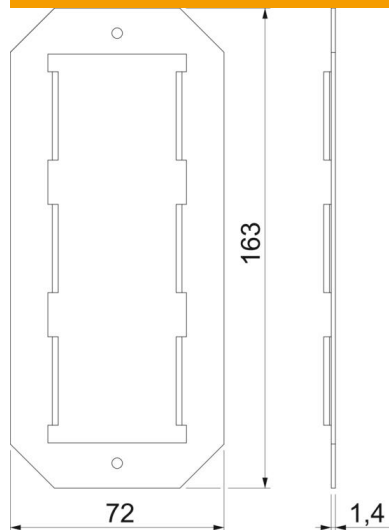

Technical data sheet

AP MT2 10 cover plate

Item number: 7406867

Cover plate for installation of 3 modul 45 devices.
L = 163 mm.

St Steel

Master data

Item number	7406867
Type	AP MT2 10
Description 1	Cover plate
Description 2	for Modul 45
Manufacturer	OBO
Dimension	163x72,5mm
Material	Steel
Smallest sales unit	20
Unit of quantity	Piece
Weight	7 kg
Weight unit	kg/100 pc.

Technical data sheet

AP MT2 10 cover plate

Item number: 7406867

Dimensions

Length	163 mm
Width	72 mm
Height	1.4 mm

Technical data

Number of square openings	1
---------------------------	---