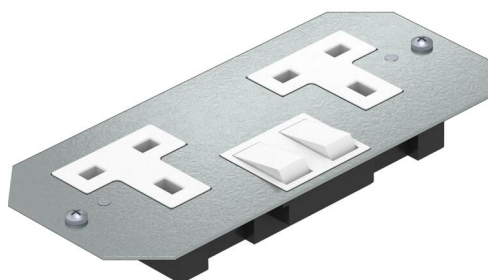

## Cover plate APMT2 with double socket

Item number: 7407872

Cover plate with a switched double socket for installation in mounting supports beneath GES service outlets and cassettes.

Socket with increased contact protection with screw connection, 3-pole, 13 A, 250 V~, corresponds to BS 1363.

### Master data

Item number	7407872
Type	AP MT2 BS 2SS0
Description 1	BS socket with cover plate
Description 2	double version, switched
Manufacturer	OBO
Colour	Grey-white; RAL 9002
Material	Steel
Surface	Strip galvanised/organically coated
Surface standard	DIN EN 10346
Smallest sales unit	4
Unit of quantity	Piece
Weight	21.5 kg
Weight unit	kg/100 pc.

# Technical data sheet

Cover plate APMT2 with double socket

Item number: 7407872

## Dimensions