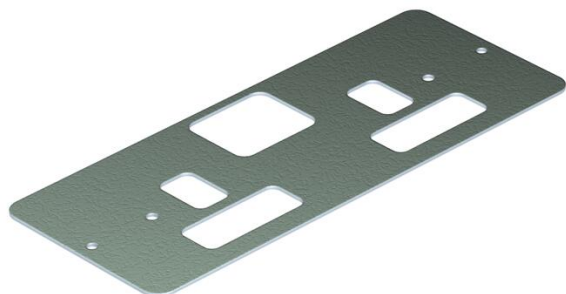

Technical data sheet

Cover plate AP MT5 2, international

Item number: 7406900

Cover plate for installation of a double BS socket, type MK14347D1WHI.
L = 181.5 mm.

- St** Steel
- FSO** Strip galvanised/organically coated

Master data

Item number	7406900
Type	AP MT5 2
Description 1	Cover plate
Description 2	for MK14347D1WHI
Manufacturer	OBO
Dimension	182x72,5mm
Colour	Grey-white; RAL 9002
Material	Steel
Surface	Strip galvanised/organically coated
Surface standard	DIN EN 10346
Smallest sales unit	20
Unit of quantity	Piece
Weight	9.4 kg
Weight unit	kg/100 pc.

Technical data sheet

Cover plate AP MT5 2, international

Item number: 7406900

Dimensions