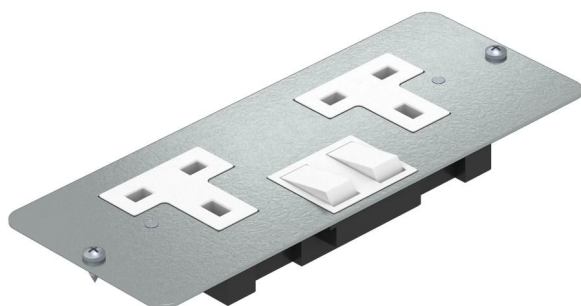

Technical data sheet

Cover plate APMT5 with double socket

Item number: 7407870

Cover plate with a switched double socket for installation in mounting supports beneath GES service outlets and cassettes. Socket with increased contact protection with screw connection, 3-pole, 13 A, 250 V~, corresponds to BS 1363.

St Steel

FSO Strip galvanised/organically coated

Master data

Item number	7407870
Type	AP MT5 BS 2SS0
Description 1	BS socket with cover plate
Description 2	double version, switched
Manufacturer	OBO
Colour	Grey-white; RAL 9002
Material	Steel
Surface	Strip galvanised/organically coated
Surface standard	DIN EN 10346
Smallest sales unit	4
Unit of quantity	Piece
Weight	23.2 kg
Weight unit	kg/100 pc.

Technical data sheet

Cover plate APMT5 with double socket

Item number: 7407870

Dimensions