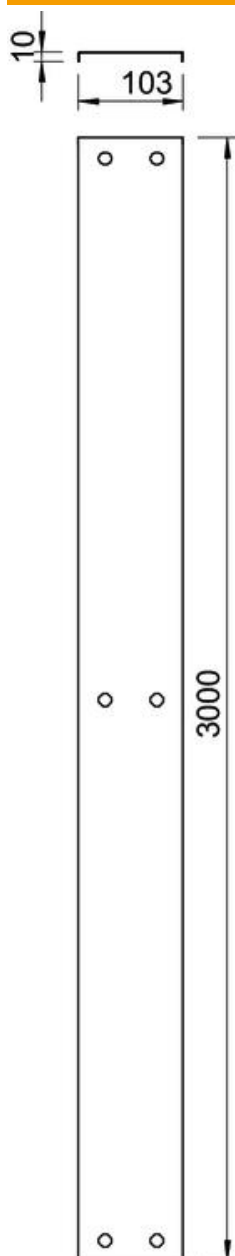

Technical data sheet

Cover with turn buckle FS

Item number: 6080860

Cover with turn buckle for AZ small duct.

CE

St Steel

FS Strip galvanized

Master data

Item number	6080860
Type	AZDMD 150 FS
Description 1	Cover with turn buckle
Description 2	for AZ small duct
Manufacturer	OBO
Dimension	153x3000
Material	Steel
Surface	Strip galvanized
Surface standard	DIN EN 10346
Smallest sales unit	3
Unit of quantity	Metre
Weight	137.04 kg
Weight unit	kg/100 m

Technical data sheet

Cover with turn buckle FS

Item number: 6080860

Dimensions

Length	3,000 mm
Width	153 mm
Height	10 mm
Plate thickness	1 mm
Dimension H	10 mm

Technical data

Number of turn buckles	6 St.
Fastening type	Sash lock

Technical data sheet

Cover with turn buckle FS

Item number: 6080860

Technical data

Maintain electrical functions	no
Suitable for mesh cable tray	no
Suitable for cable ladder	no
Suitable for cable tray	yes
Rustproof steel, pickled	no