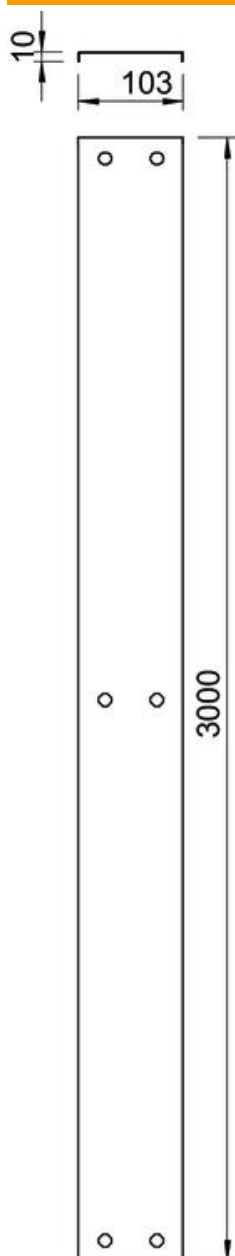

Technical data sheet

Cover with turn buckle FS

Item number: 6080885

Cover with turn buckle for AZ small duct.

St Steel

FS Strip galvanized

Master data

Item number	6080885
Type	AZDMD 200 FS
Description 1	Cover with turn buckle
Description 2	for AZ small duct
Manufacturer	OBO
Dimension	203x3000
Material	Steel
Surface	Strip galvanized
Surface standard	DIN EN 10346
Smallest sales unit	3
Unit of quantity	Metre
Weight	172.33 kg
Weight unit	kg/100 m

Technical data sheet

Cover with turn buckle FS

Item number: 6080885

Dimensions

Length	3,000 mm
Width	203 mm
Height	10 mm
Plate thickness	1 mm
Dimension H	10 mm

Technical data

Number of turn buckles	6 St.
Fastening type	Sash lock

Technical data sheet

Cover with turn buckle FS

Item number: 6080885

Technical data

Maintain electrical functions	no
Suitable for mesh cable tray	no
Suitable for cable ladder	no
Suitable for cable tray	yes
Rustproof steel, pickled	no