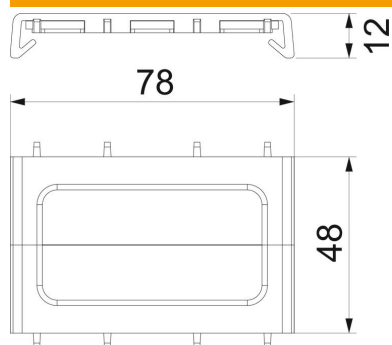

Technical data sheet

Brush outlet

Item number: 6288638

Brush outlet for simple routing of cables out of the 76.5 mm system opening of Rapid 80 plastic and aluminium device installation trunking and ISS aluminium service poles. Any strain relief required is not contained in the scope of delivery.

PA/ Polyamide, fibreglass reinforced
GF

Master data

Item number	6288638
Type	BA80
Description 1	Brush outlet
Description 2	for 80 system opening
Manufacturer	OBO
Dimension	48x78x12
Colour	Black
Material	Polyamide, fibreglass reinforced
Smallest sales unit	1
Unit of quantity	Piece
Weight	1.4 kg
Weight unit	kg/100 pc.

Technical data sheet

Brush outlet

Item number: 6288638

Dimensions

Length	48 mm
Width	78 mm
Height	12 mm

Technical data

Cover width	76.5 mm
-------------	---------