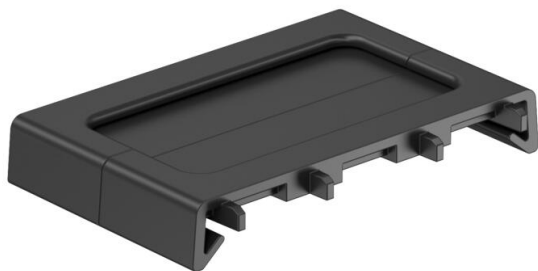

Technical data sheet

Brush outlet

Item number: 6288638

Brush outlet for simple routing of cables out of the 76.5 mm system opening of Rapid 80 plastic and aluminium device installation trunking and ISS aluminium service poles. Any strain relief required is not contained in the scope of delivery.

PA/ Polyamide, fibreglass reinforced
GF

Master data

Item number	6288638
Type	BA80
Description 1	Brush outlet
Description 2	for 80 system opening
Manufacturer	OBO
Dimension	48x78x12
Colour	Black
Material	Polyamide, fibreglass reinforced
Smallest sales unit	1
Unit of quantity	Piece
Weight	1.4 kg
Weight unit	kg/100 pc.

Technical data sheet

Brush outlet

Item number: 6288638

Dimensions

Length	48 mm
Width	78 mm
Height	12 mm

Technical data

Cover width	76.5 mm
-------------	---------