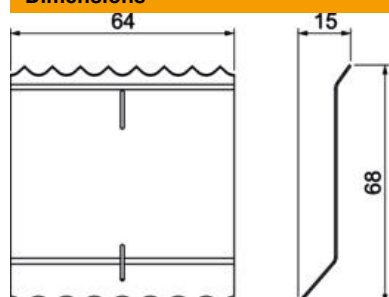

Technical data sheet

BRA ERD KUP earthing coupling

Item number: 6133408

Earthing coupling for the electrical connection between base and base.

St Steel

FS Strip galvanized

Master data

Item number	6133408
Type	BRA ERD KUP
Description 1	Earthing screw
Description 2	SIGNA STYLE LP to LP
Manufacturer	OBO
Dimension	64x68
Material	Steel
Surface	Strip galvanized
Surface standard	DIN EN 10346
Smallest sales unit	10
Unit of quantity	Piece
Weight	1.74 kg
Weight unit	kg/100 pc.

Technical data sheet

BRA ERD KUP earthing coupling

Item number: 6133408

Dimensions

Length	64 mm
Width	68 mm
Height	15 mm

Technical data

Protection rating	IP30
Protection rating IK code	IK07
Permitted temperature range, max.	60 °C
Permitted temperature range, min.	-5 °C
Equipotential bonding version, device installation duct	coupling