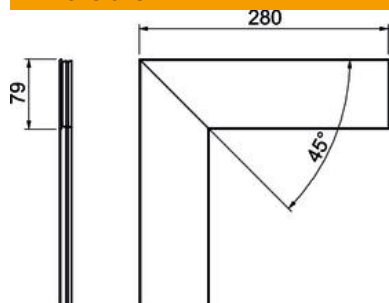

# Technical data sheet

Cover BRA OT FW 80 EL

Item number: 6133268

Cover for closing the flat angle of the Signa Style device installation trunking.

**Alu** Aluminium

**EL** Anodised

## Master data

Item number	6133268
Type	BRA OT 80 FW EL
Description 1	Cover
Description 2	SIGNA STYLE for Flat angle ano
Manufacturer	OBO
Dimension	14x80x280
Material	Aluminium
Surface	Anodised
Surface standard	
Smallest sales unit	1
Unit of quantity	Piece
Weight	18.9 kg
Weight unit	kg/100 pc.

## Dimensions

Length	280 mm
Width	79 mm
Height	14 mm