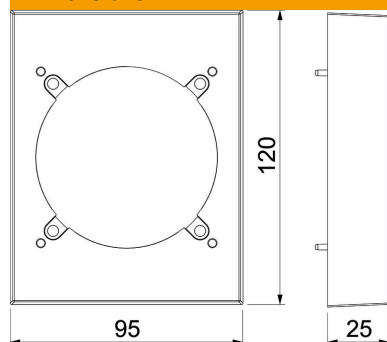

### Master data

Item number	6121122
Type	BRK CEE FL cws
Description 1	CEE flange
Description 2	CEE flange RAL9001
Manufacturer	OBO
Dimension	120x95x25
Colour	Cream; RAL 9001
Material	Polycarbonate/Acrylnitrile-butadiene-styrene
Smallest sales unit	1
Unit of quantity	Piece
Weight	5.72 kg
Weight unit	kg/100 pc.

### Dimensions

Width	120 mm
Height	95 mm