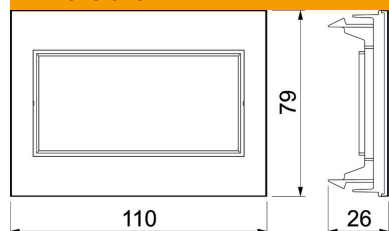

Technical data sheet

Double frame BRK

Item number: 6121107

Frame for Modul 45 locking connection (to accept the support plate for Keystone modules).

PP Polypropylene

Master data

Item number	6121107
Type	BRK CF2 M45 agr
Description 1	Double frame
Description 2	for Modul 45 RAL7016
Manufacturer	OBO
Dimension	130x80x22
Colour	Anthracite grey; RAL 7016
Material	Polypropylene
Smallest sales unit	1
Unit of quantity	Piece
Weight	19 kg
Weight unit	kg/100 pc.

Technical data sheet

Double frame BRK

Item number: 6121107

Dimensions

Width	110 mm
Height	79 mm

Technical data

Number of units	2
Number of units, horizontal	2
Anzahl der Einheiten vertikal	2
Surface version	Matt
Fastening type	Clamp fastening
Flush-mounted version	no
Suitable for built-in installations	no
Suitable for device installation ducts	yes
Suitable for underfloor duct socket	no
Suitable for flush-mounted installations	no
Halogen-free	yes
Hinged cover	no
Mounting direction	Horizontal and vertical
Protection rating	IP20
Text field/inscription field	no
Depth	28 mm
Transparent	no
Concealed	no
With mounting frame	no
Diameter opening	0