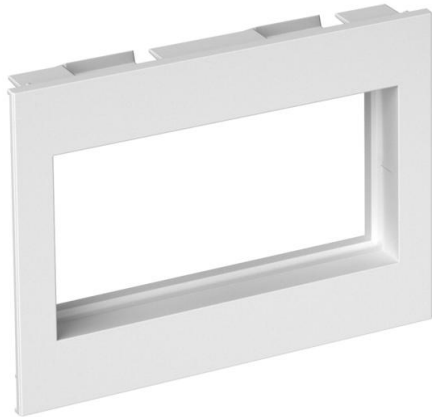

Technical data sheet

Double frame BRK

Item number: 6121107

Frame for Modul 45 locking connection (to accept the support plate for Keystone modules).

PP Polypropylene

Master data

Item number	6121107
Type	BRK CF2 M45 agr
Description 1	Double frame
Description 2	for Modul 45 RAL7016
Manufacturer	OBO
Dimension	130x80x22
Colour	Anthracite grey; RAL 7016
Material	Polypropylene
Smallest sales unit	1
Unit of quantity	Piece
Weight	19 kg
Weight unit	kg/100 pc.

Technical data sheet

Double frame BRK

Item number: 6121107

Dimensions

Width	110 mm
Height	79 mm

Technical data

Number of units	2
Number of units, horizontal	2
Anzahl der Einheiten vertikal	2
Surface version	Matt
Fastening type	Clamp fastening
Flush-mounted version	no
Suitable for built-in installations	no
Suitable for device installation ducts	yes
Suitable for underfloor duct socket	no
Suitable for flush-mounted installations	no
Halogen-free	yes
Hinged cover	no
Mounting direction	Horizontal and vertical
Protection rating	IP20
Text field/inscription field	no
Depth	28 mm
Transparent	no
Concealed	no
With mounting frame	no
Diameter opening	0