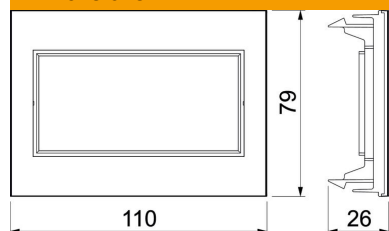

Item number	6121108
Type	BRK CF2 M45 rws
Description 1	Double frame
Description 2	for Modul 45 RAL9010
Manufacturer	OBO
Dimension	110x80x28
Colour	Pure white; RAL 9010
Material	Polycarbonate/Acrylnitrile-butadiene-styrene
Smallest sales unit	1
Unit of quantity	Piece
Weight	2.73 kg
Weight unit	kg/100 pc.

Technical data sheet

Double frame BRK

Item number: 6121108

Dimensions

Width	110 mm
Height	80 mm

Technical data

Number of units	2
Number of units, horizontal	2
Anzahl der Einheiten vertikal	2
Surface version	Matt
Fastening type	Clamp fastening
Flush-mounted version	no
Suitable for built-in installations	no
Suitable for device installation ducts	yes
Suitable for underfloor duct socket	no
Suitable for flush-mounted installations	no
Halogen-free	yes
Hinged cover	no
Mounting direction	Horizontal and vertical
Protection rating	IP20
Text field/inscription field	no
Depth	28 mm
Transparent	no
Concealed	no
With mounting frame	no
Diameter opening	0