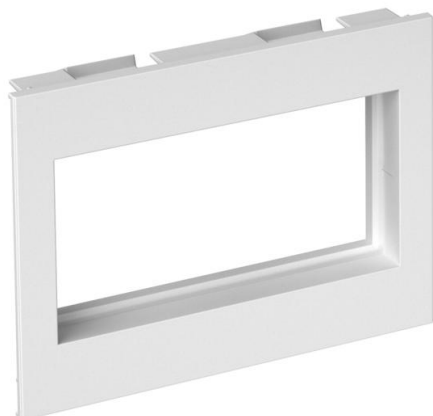

Technical data sheet

Double frame BRK

Item number: 6121108

Frame for Modul 45 locking connection (to accept the support plate for Keystone modules).

PC/ABS Polycarbonate/Acrylnitrile-butadiene-styrene

Master data

Item number	6121108
Type	BRK CF2 M45 rws
Description 1	Double frame
Description 2	for Modul 45 RAL9010
Manufacturer	OBO
Dimension	110x80x28
Colour	Pure white; RAL 9010
Material	Polycarbonate/Acrylnitrile-butadiene-styrene
Smallest sales unit	1
Unit of quantity	Piece
Weight	2.73 kg
Weight unit	kg/100 pc.

Technical data sheet

Double frame BRK

Item number: 6121108

Dimensions

Width	110 mm
Height	80 mm

Technical data

Number of units	2
Number of units, horizontal	2
Anzahl der Einheiten vertikal	2
Surface version	Matt
Fastening type	Clamp fastening
Flush-mounted version	no
Suitable for built-in installations	no
Suitable for device installation ducts	yes
Suitable for underfloor duct socket	no
Suitable for flush-mounted installations	no
Halogen-free	yes
Hinged cover	no
Mounting direction	Horizontal and vertical
Protection rating	IP20
Text field/inscription field	no
Depth	28 mm
Transparent	no
Concealed	no
With mounting frame	no
Diameter opening	0