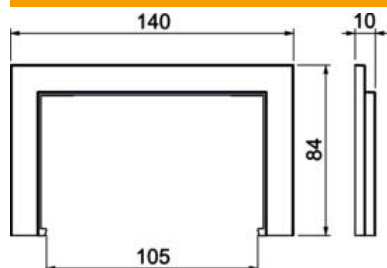

### Master data

Item number	6133641
Type	BRK WA70110 rws
Description 1	Wall cover
Description 2	SIGNA BASE 70x110 9010
Manufacturer	OBO
Dimension	84x140x10
Colour	Pure white; RAL 9010
Material	Polycarbonate/Acrylnitrile-butadiene-styrene
Smallest sales unit	1
Unit of quantity	Piece
Weight	1.82 kg
Weight unit	kg/100 pc.

### Dimensions

Length	10 mm
Width	140 mm
Height	84 mm