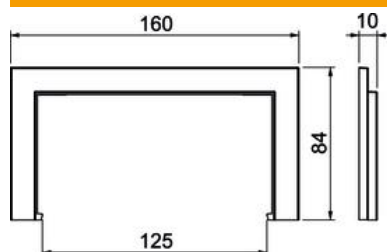

Technical data sheet

Wall end piece BRK WA 70

Item number: 6132801

Wall end piece for the tidy completion of a penetration through a wall.

Polycarbonate/Acrylnitrile-butadiene-styrene

Master data

Item number	6132801
Type	BRK WA70130 rws
Description 1	Wall cover
Description 2	SIGNA BASE 70x130 9010
Manufacturer	OBO
Dimension	84x160x10
Colour	Pure white; RAL 9010
Material	Polycarbonate/Acrylnitrile-butadiene-styrene
Smallest sales unit	1
Unit of quantity	Piece
Weight	1.98 kg
Weight unit	kg/100 pc.

Technical data sheet

Wall end piece BRK WA 70

Item number: 6132801

Dimensions

Length	10 mm
Width	160 mm
Height	84 mm

Technical data

Version for	Universal
Fastening type	Stick
Suitable for device installation ducts	yes
Halogen-free	yes
Trunking depth	70 mm
Mounting type of the trunking	Wall