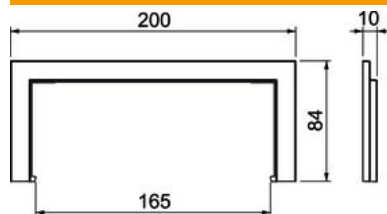

Technical data sheet

Wall end piece BRK WA 70

Item number: 6132802

Wall end piece for the tidy completion of a penetration through a wall.

PC/ABS Polycarbonate/Acrylnitrile-butadiene-styrene

Master data

Item number	6132802
Type	BRK WA70170 rws
Description 1	Wall cover
Description 2	SIGNA BASE 70x170 9010
Manufacturer	OBO
Dimension	84x200x10
Colour	Pure white; RAL 9010
Material	Polycarbonate/Acrylnitrile-butadiene-styrene
Smallest sales unit	1
Unit of quantity	Piece
Weight	2.24 kg
Weight unit	kg/100 pc.

Technical data sheet

Wall end piece BRK WA 70

Item number: 6132802

Dimensions

Length	10 mm
Width	200 mm
Height	84 mm

Technical data

Version for	Universal
Fastening type	Stick
Suitable for device installation ducts	yes
Halogen-free	yes
Trunking depth	70 mm
Mounting type of the trunking	Wall