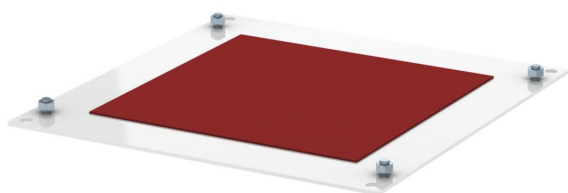

## Lock plate, T branch piece

Item number: 7216646

Adapter plate for suspended mounting of a BSKM-TA 1025 T branch, with acceptance option for M10 threaded rods, including nuts.

**St** Steel

**L** Painted

### Master data

Item number	7216646
Type	BSKM-GT 1025RW
Description 1	Lock plate, T branch
Description 2	for suspended mounting
Manufacturer	OBO
Dimension	100x250
Colour	Pure white; RAL 9010
Material	Steel
Surface	Painted
Surface standard	
Smallest sales unit	1
Unit of quantity	Piece
Weight	313 kg
Weight unit	kg/100 pc.

## Lock plate, T branch piece

Item number: 7216646

### Dimensions

Dimension A	350 mm
Dimension t	360 mm