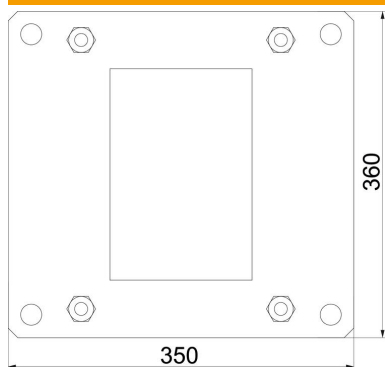

## Lock plate, T branch piece

Item number: 7216646

Adapter plate for suspended mounting of a BSKM-TA 1025 T branch, with acceptance option for M10 threaded rods, including nuts.

**St** Steel

**L** Painted

### Master data

Item number	7216646
Type	BSKM-GT 1025RW
Description 1	Lock plate, T branch
Description 2	for suspended mounting
Manufacturer	OBO
Dimension	100x250
Colour	Pure white; RAL 9010
Material	Steel
Surface	Painted
Surface standard	
Smallest sales unit	1
Unit of quantity	Piece
Weight	313 kg
Weight unit	kg/100 pc.

### Dimensions

Dimension A	350 mm
Dimension t	360 mm