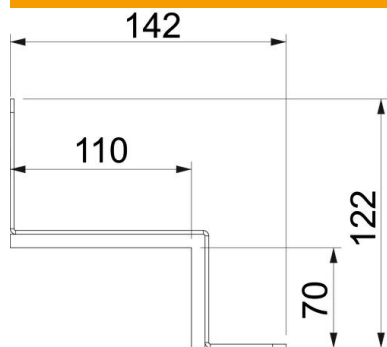

### Master data

Item number	7216602
Type	BSKM-VE 0711RW
Description 1	Connector with seal
Description 2	for corner mounting
Manufacturer	OBO
Dimension	70x110
Colour	Pure white; RAL 9010
Material	Steel
Surface	Painted
Surface standard	
Smallest sales unit	1
Unit of quantity	Piece
Weight	25.5 kg
Weight unit	kg/100 pc.

### Dimensions

Dimension A	142 mm
Dimension B	110 mm
Dimension H	70 mm
Dimension t	122 mm