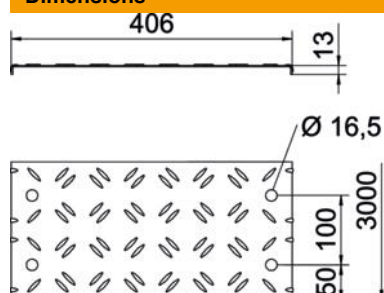

### Master data

|                     |   |
|---------------------|---|
| Item number         | 6049143                                     |
| Type                | DBKR 400 DD                                 |
| Description 1       | Corrugated steel cover                      |
| Description 2       | for walkable cable trays                    |
| Manufacturer        | OBO   |
| Dimension           | 400x3000                                    |
| Material            | Steel                                       |
| Surface             | Strip galvanised zinc/aluminium, Double Dip |
| Surface standard    | DIN EN 10346                                |
| Smallest sales unit | 3   |
| Unit of quantity    | Metre                                       |
| Weight              | 666.066 kg                                  |
| Weight unit         | kg/100 m                                    |

### Dimensions

|                 |          |
|-----------------|----------|
| Length          | 3,000 mm |
| Width           | 400 mm   |
| Height          | 13 mm    |
| Plate thickness | 3.3 mm   |
| Dimension B     | 400 mm   |
| Dimension b     | 50 mm    |
| Dimension L     | 3,000 mm |