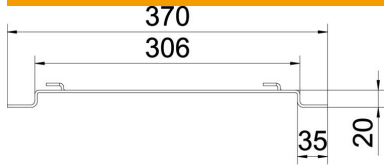

Technical data sheet

Stand-off bracket FS

Item number: 6015670

Stand-off bracket for stand-off of mesh cable trays on the floor or on the wall.

GRM mesh cable tray types with side heights of 35, 55 and 105 mm can be mounted onto the stand-off bracket.

Screwless fastening of the mesh cable tray on the stand-off bracket.

St Steel

FS Strip galvanized

Master data

Item number	6015670
Type	DBLG 20 300 FS
Description 1	Stand-off bracket
Description 2	for mesh cable tray
Manufacturer	OBO
Dimension	B300mm
Material	Steel
Surface	Strip galvanized
Surface standard	DIN EN 10346
Smallest sales unit	20
Unit of quantity	Piece
Weight	37.3 kg
Weight unit	kg/100 pc.

Technical data sheet

Stand-off bracket FS

Item number: 6015670

Dimensions

Height	20 mm
Height	0.79 in
Dimension A	40 mm
Dimension B	306 mm
Dimension L	370 mm

Technical data

Version for	Wall/ceiling clamp, trapezoidal profile
Suitable for mesh cable tray	yes
Suitable for cable ladder	no
Suitable for cable tray	no
Tray fastening	Retaining lug