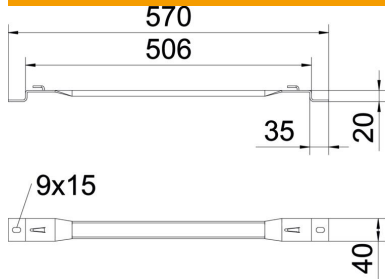

Technical data sheet

Stand-off bracket FS

Item number: 6015693

Stand-off bracket for stand-off of mesh cable trays on the floor or on the wall.

GRM mesh cable tray types with side heights of 35, 55 and 105 mm can be mounted onto the stand-off bracket.

Screwless fastening of the mesh cable tray on the stand-off bracket.

St Steel

FS Strip galvanized

Master data

Item number	6015693
Type	DBLG 20 500 FS
Description 1	Stand-off bracket
Description 2	for mesh cable tray
Manufacturer	OBO
Dimension	B500mm
Material	Steel
Surface	Strip galvanized
Surface standard	DIN EN 10346
Smallest sales unit	25
Unit of quantity	Piece
Weight	56.9 kg
Weight unit	kg/100 pc.

Technical data sheet

Stand-off bracket FS

Item number: 6015693

Dimensions

Height	20 mm
Height	0.79 in
Dimension A	40 mm
Dimension B	506 mm
Dimension L	570 mm

Technical data

Version for	Wall/ceiling clamp, trapezoidal profile
Suitable for mesh cable tray	yes
Suitable for cable ladder	no
Suitable for cable tray	no
Tray fastening	Retaining lug