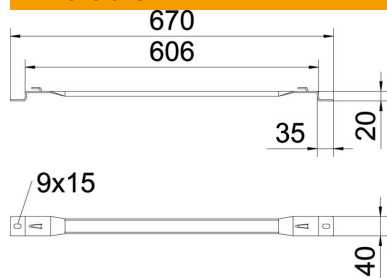

Technical data sheet

Stand-off bracket FS

Item number: 6015697

Stand-off bracket for stand-off of mesh cable trays on the floor or on the wall.

GRM mesh cable tray types with side heights of 35, 55 and 105 mm can be mounted onto the stand-off bracket.

Screwless fastening of the mesh cable tray on the stand-off bracket.

St Steel

FS Strip galvanized

Master data

Item number	6015697
Type	DBLG 20 600 FS
Description 1	Stand-off bracket
Description 2	for mesh cable tray
Manufacturer	OBO
Dimension	B600mm
Material	Steel
Surface	Strip galvanized
Surface standard	DIN EN 10346
Smallest sales unit	25
Unit of quantity	Piece
Weight	66.4 kg
Weight unit	kg/100 pc.

Technical data sheet

Stand-off bracket FS

Item number: 6015697

Dimensions

Height	20 mm
Height	0.79 in
Dimension A	40 mm
Dimension B	606 mm
Dimension L	670 mm

Technical data

Version for	Wall/ceiling clamp, trapezoidal profile
Suitable for mesh cable tray	yes
Suitable for cable ladder	no
Suitable for cable tray	no
Tray fastening	Retaining lug