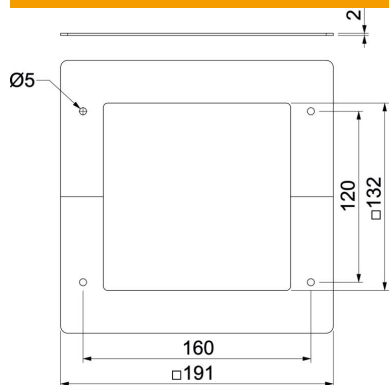

## Ceiling panel for pole profile

Item number: 6286826

Ceiling rosette for tidy closure of the pole penetration in the ceiling. Suitable for service pole, type ISS130130.

St Steel

### Master data

Item number	6286826
Type	DBP130130WA
Description 1	Ceiling panel
Description 2	for service pole 130x130 mm
Manufacturer	OBO
Dimension	192x192x2
Colour	White aluminium; RAL 9006
Material	Steel
Smallest sales unit	1
Unit of quantity	Piece
Weight	22.6 kg
Weight unit	kg/100 pc.

### Dimensions

Length	192 mm
Width	192 mm
Height	2 mm