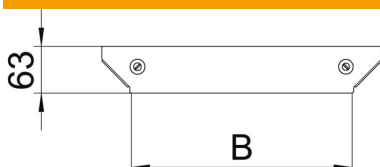

Technical data sheet

Cover for Magic add-on tee A4

Item number: 7138750

Cover for add-on tee with pre-mounted turn buckles.
The cover can be used with fittings of all side heights.

A4 Stainless steel

2B Bright, treated

Master data

Item number	7138750
Type	DFAAM 500 A4
Description 1	Cover, add-on tee
Description 2	for RAAM 500
Manufacturer	OBO
Dimension	B=500mm
Material	Stainless steel
Surface	Bright, treated
Surface standard	
Smallest sales unit	1
Unit of quantity	Piece
Weight	37.9 kg
Weight unit	kg/100 pc.

Dimensions

Width	500 mm
Plate thickness	1.25 mm
Dimension B	500 mm

Technical data sheet

Cover for Magic add-on tee A4

Item number: 7138750

Technical data

Fastening type	Sash lock
Suitable for cable ladder	yes
Suitable for cable tray	yes
Material thickness	1.25 mm
Rustproof steel, pickled	no
Wide-span version	no