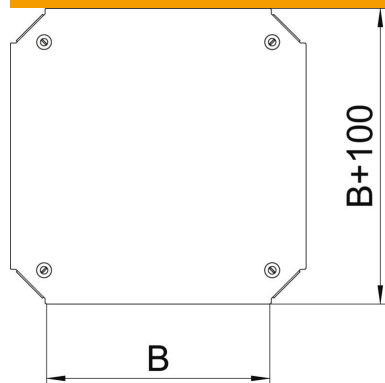

### Master data

|                     |   |
|---------------------|---|
| Item number         | 7138982                                     |
| Type                | DFKM 600 DD                                 |
| Description 1       | Cover, intersection                         |
| Description 2       | for RKM 600                                 |
| Manufacturer        | OBO   |
| Dimension           | B=600mm                                     |
| Material            | Steel                                       |
| Surface             | Strip galvanised zinc/aluminium, Double Dip |
| Surface standard    | DIN EN 10346                                |
| Smallest sales unit | 1   |
| Unit of quantity    | Piece                                       |
| Weight              | 480.1 kg                                    |
| Weight unit         | kg/100 pc.                                  |

### Dimensions

|             |        |
|-------------|--------|
| Width       | 600 mm |
| Dimension B | 600 mm |