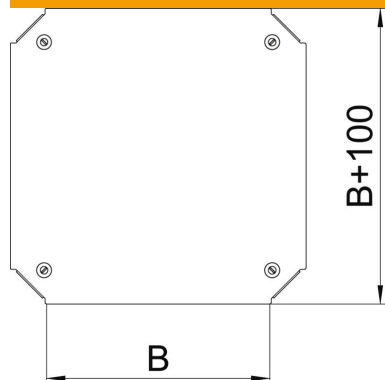

Technical data sheet

Cover for Magic cross-over FS

Item number: 7138942

Cover for cross-over with pre-mounted turn buckles.
The cover can be used with fittings of all side heights.

St Steel

FS Strip galvanized

Master data

Item number	7138942
Type	DFKM 600 FS
Description 1	Cover, intersection
Description 2	for RKM 600
Manufacturer	OBO
Dimension	B=600mm
Material	Steel
Surface	Strip galvanized
Surface standard	DIN EN 10346
Smallest sales unit	1
Unit of quantity	Piece
Weight	480.1 kg
Weight unit	kg/100 pc.

Technical data sheet

Cover for Magic cross-over FS

Item number: 7138942

Dimensions

Width	600 mm
Width	24 in
Dimension B	600 mm

Technical data

Fastening type	Sash lock
Suitable for cable ladder	yes
Suitable for cable tray	yes
Material thickness	1.25 mm
Rustproof steel, pickled	no