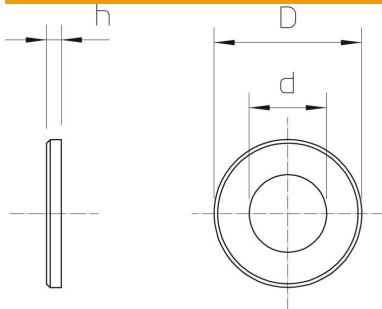

Technical data sheet

Large washer

Item number: 6408739

Washer of particularly large outer diameter.

A2 Stainless steel

Master data

Item number	6408739
Type	DIN440 14 A2
Description 1	Washer
Description 2	to DIN 440
Manufacturer	OBO
Dimension	M12
Material	Stainless steel
Smallest sales unit	50
Unit of quantity	Piece
Weight	4.33 kg
Weight unit	kg/100 pc.

Technical data sheet

Large washer

Item number: 6408739

Dimensions

Dimension d	13.5 mm
Dimension d max.	44 mm
Dimension d min.	44 mm
Dimension h	4 mm

Technical data

Faceted	no
Thread	M12
Inner diameter	13.5 mm
Hole diameter	13.5 mm
Material thickness	4 mm
Hole shape	Round