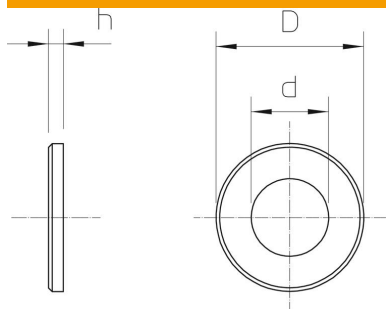

### Master data

Item number	6408715
Type	DIN440 9 A2
Description 1	Washer
Description 2	to DIN 440
Manufacturer	OBO
Dimension	M8
Material	Stainless steel
Smallest sales unit	100
Unit of quantity	Piece
Weight	1.057 kg
Weight unit	kg/100 pc.

### Dimensions

Dimension d	9 mm
Dimension d max.	28 mm
Dimension d min.	28 mm
Dimension h	3 mm

### Technical data

Faceted	no
Thread	M8
Inner diameter	9 mm
Hole diameter	9 mm
Material thickness	3 mm
Hole shape	Round