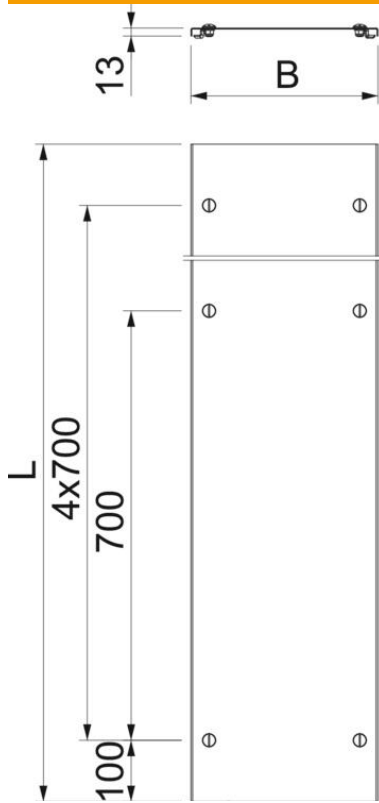

Technical data sheet

Cover with turn buckle 200 FT

Item number: 6083150

Cover for mobile radio tray with five pairs of turn buckles.
When using covers outdoors, additional measures against the influence of wind must be taken.

CE

St Steel

FT Hot-dip galvanised

Master data

Item number	6083150
Type	DMFR 200 FT
Description 1	Cover with turn buckle
Description 2	for MFR cable tray
Manufacturer	OBO
Dimension	200x3000
Material	Steel
Surface	Hot-dip galvanised
Surface standard	DIN EN ISO 1461
Smallest sales unit	3
Unit of quantity	Metre
Weight	194.47 kg
Weight unit	kg/100 m

Technical data sheet

Cover with turn buckle 200 FT

Item number: 6083150

Dimensions

Length	3,000 mm
Length	118 ft
Width	200 mm
Width	8 in
Height	15 mm
Plate thickness	0.06 in
Plate thickness	1 mm
Dimension B	200 mm
Dimension H	15 mm
Dimension L	3,000 mm

Technical data

Number of turn buckles	10 St.
Fastening type	Sash lock
Maintain electrical functions	no
Suitable for mesh cable tray	no
Suitable for cable ladder	yes
Suitable for cable tray	yes
Rustproof steel, pickled	no