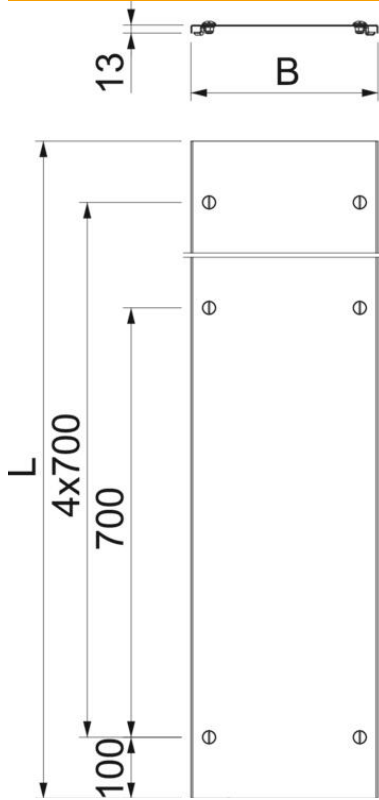

### Master data

Item number	6083152
Type	DMFR 300 FT
Description 1	Cover with turn buckle
Description 2	for MFR cable tray
Manufacturer	OBO
Dimension	300x3000
Material	Steel
Surface	Hot-dip galvanised
Surface standard	DIN EN ISO 1461
Smallest sales unit	3
Unit of quantity	Metre
Weight	407.97 kg
Weight unit	kg/100 m

## Cover with turn buckle 200 FT

Item number: 6083152

### Dimensions

Length	3,000 mm
Length	118 ft
Width	300 mm
Width	12 in
Height	15 mm
Plate thickness	0.06 in
Plate thickness	1.5 mm
Dimension B	300 mm
Dimension H	15 mm
Dimension L	3,000 mm