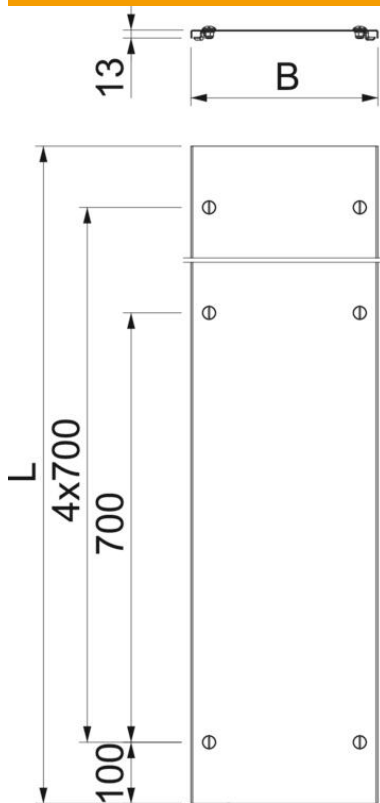

Technical data sheet

Cover with turn buckle 200 FT

Item number: 6083154

Cover for mobile radio tray with five pairs of turn buckles.
When using covers outdoors, additional measures against the influence of wind must be taken.

CE

St Steel

FT Hot-dip galvanised

Master data

Item number	6083154
Type	DMFR 400 FT
Description 1	Cover with turn buckle
Description 2	for MFR cable tray
Manufacturer	OBO
Dimension	400x3000
Material	Steel
Surface	Hot-dip galvanised
Surface standard	DIN EN ISO 1461
Smallest sales unit	3
Unit of quantity	Metre
Weight	533.57 kg
Weight unit	kg/100 m

Technical data sheet

Cover with turn buckle 200 FT

Item number: 6083154

Dimensions

Length	3,000 mm
Length	118 ft
Width	400 mm
Width	16 in
Height	15 mm
Plate thickness	0.06 in
Plate thickness	1.5 mm
Dimension B	400 mm
Dimension H	15 mm
Dimension L	3,000 mm

Technical data

Number of turn buckles	10 St.
Fastening type	Sash lock
Maintain electrical functions	no
Suitable for mesh cable tray	no
Suitable for cable ladder	yes
Suitable for cable tray	yes
Rustproof steel, pickled	no