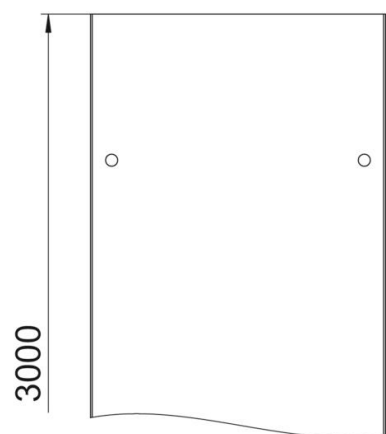

Technical data sheet

Cover with turn buckle FT SOMY

Item number: 7196034

Cover for cable trays and cable ladders with three pairs of turn buckles.
When using covers outdoors, additional measures against the influence of wind must be taken.

St Steel

**FT
SO** Hot-dip galvanised 85 µm

Master data

Item number	7196034
Type	DRL 150 FT SO
Description 1	Cover with turn buckle
Description 2	for cable tray and ladder
Manufacturer	OBO
Dimension	150x3000
Material	Steel
Surface	Hot-dip galvanised 85 µm
Surface standard	DIN EN ISO 1461
Smallest sales unit	3
Unit of quantity	Metre
Weight	165.4 kg
Weight unit	kg/100 m

Technical data sheet

Cover with turn buckle FT SOMY

Item number: 7196034

Dimensions

Length	3,000 mm
Height	13 mm
Plate thickness	1 mm
Dimension B	150 mm

Technical data

Fastening type	Sash lock
Maintain electrical functions	no
Suitable for mesh cable tray	no
Suitable for cable ladder	yes
Suitable for cable tray	yes
Rustproof steel, pickled	no