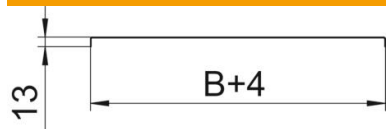

St Steel

**FT
SO** Hot-dip galvanised 85 µm

Master data

Item number	7196034
Type	DRL 150 FT SO
Description 1	Cover with turn buckle
Description 2	for cable tray and ladder
Manufacturer	OBO
Dimension	150x3000
Material	Steel
Surface	Hot-dip galvanised 85 µm
Surface standard	DIN EN ISO 1461
Smallest sales unit	3
Unit of quantity	Metre
Weight	165.4 kg
Weight unit	kg/100 m

Technical data sheet

Cover with turn buckle FT SOMY

Item number: 7196034

Dimensions

Length	3,000 mm
Height	13 mm
Plate thickness	1 mm
Dimension B	150 mm

Technical data

Fastening type	Sash lock
Maintain electrical functions	no
Suitable for mesh cable tray	no
Suitable for cable ladder	yes
Suitable for cable tray	yes
Rustproof steel, pickled	no