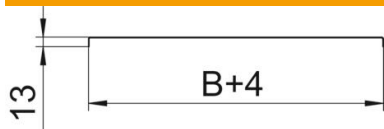

St Steel

**FT
SO** Hot-dip galvanised 85 µm

Master data

Item number	7196035
Type	DRL 200 FT SO
Description 1	Cover with turn buckle
Description 2	for cable tray and ladder
Manufacturer	OBO
Dimension	200x3000
Material	Steel
Surface	Hot-dip galvanised 85 µm
Surface standard	DIN EN ISO 1461
Smallest sales unit	3
Unit of quantity	Metre
Weight	210.67 kg
Weight unit	kg/100 m

Technical data sheet

Cover with turn buckle FT SOMY

Item number: 7196035

Dimensions

Length	3,000 mm
Width	200 mm
Height	13 mm
Plate thickness	1 mm
Dimension B	200 mm

Technical data

Fastening type	Sash lock
Maintain electrical functions	no
Suitable for mesh cable tray	no
Suitable for cable ladder	yes
Suitable for cable tray	yes
Rustproof steel, pickled	no