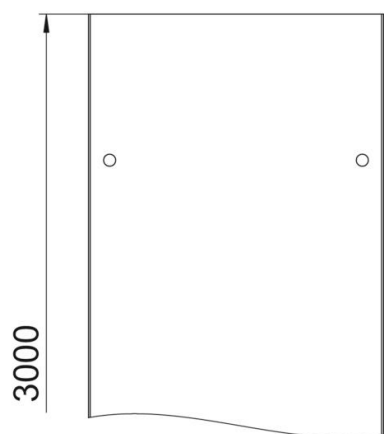

Technical data sheet

Cover with turn buckle FT SOMY

Item number: 7196035

Cover for cable trays and cable ladders with three pairs of turn buckles.
When using covers outdoors, additional measures against the influence of wind must be taken.

St Steel

**FT
SO** Hot-dip galvanised 85 µm

Master data

Item number	7196035
Type	DRL 200 FT SO
Description 1	Cover with turn buckle
Description 2	for cable tray and ladder
Manufacturer	OBO
Dimension	200x3000
Material	Steel
Surface	Hot-dip galvanised 85 µm
Surface standard	DIN EN ISO 1461
Smallest sales unit	3
Unit of quantity	Metre
Weight	210.67 kg
Weight unit	kg/100 m

Technical data sheet

Cover with turn buckle FT SOMY

Item number: 7196035

Dimensions

Length	3,000 mm
Width	200 mm
Height	13 mm
Plate thickness	1 mm
Dimension B	200 mm

Technical data

Fastening type	Sash lock
Maintain electrical functions	no
Suitable for mesh cable tray	no
Suitable for cable ladder	yes
Suitable for cable tray	yes
Rustproof steel, pickled	no