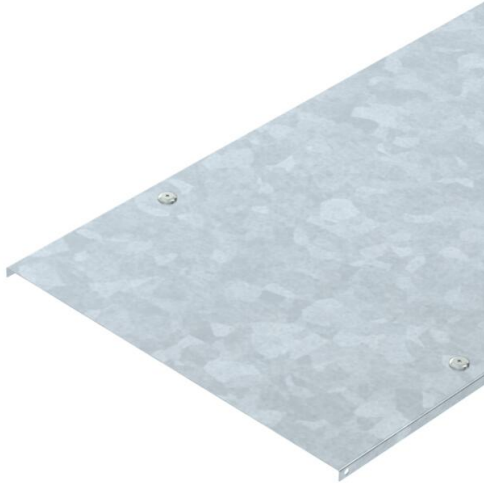

## Cover with turn buckle FT SOMY

Item number: 7196039

Cover for cable trays and cable ladders with three pairs of turn buckles.  
When using covers outdoors, additional measures against the influence of wind must be taken.

**St** Steel

**FT  
SO** Hot-dip galvanised 85 µm

### Master data

Item number	7196039
Type	DRL 400 FT SO
Description 1	Cover with turn buckle
Description 2	for cable tray and ladder
Manufacturer	OBO
Dimension	400x3000
Material	Steel
Surface	Hot-dip galvanised 85 µm
Surface standard	DIN EN ISO 1461
Smallest sales unit	3
Unit of quantity	Metre
Weight	371.37 kg
Weight unit	kg/100 m

### Dimensions

Length	3,000 mm
Width	400 mm
Height	13 mm
Plate thickness	1 mm
Dimension B	400 mm