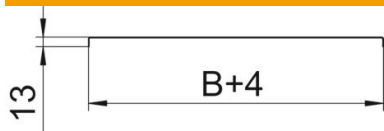

### Master data

Item number	7196039
Type	DRL 400 FT SO
Description 1	Cover with turn buckle
Description 2	for cable tray and ladder
Manufacturer	OBO
Dimension	400x3000
Material	Steel
Surface	Hot-dip galvanised 85 µm
Surface standard	DIN EN ISO 1461
Smallest sales unit	3
Unit of quantity	Metre
Weight	371.37 kg
Weight unit	kg/100 m

### Dimensions

Length	3,000 mm
Width	400 mm
Height	13 mm
Plate thickness	1 mm
Dimension B	400 mm