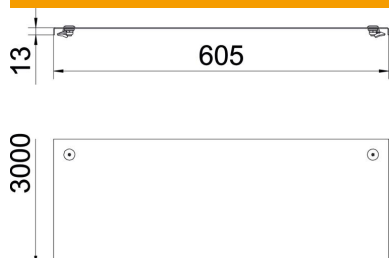

St Steel

**FT
SO** Hot-dip galvanised 85 µm

Master data

Item number	7196061
Type	DRL 600 FT SO
Description 1	Cover with turn buckle
Description 2	for cable tray and ladder
Manufacturer	OBO
Dimension	600x3000
Material	Steel
Surface	Hot-dip galvanised 85 µm
Surface standard	DIN EN ISO 1461
Smallest sales unit	3
Unit of quantity	Metre
Weight	818.667 kg
Weight unit	kg/100 m

Technical data sheet

Cover with turn buckle FT SOMY

Item number: 7196061

Dimensions

Length	3,000 mm
Width	600 mm
Height	13 mm
Plate thickness	1 mm
Dimension B	600 mm

Technical data

Fastening type	Sash lock
Maintain electrical functions	no
Suitable for mesh cable tray	no
Suitable for cable ladder	yes
Suitable for cable tray	yes
Rustproof steel, pickled	no